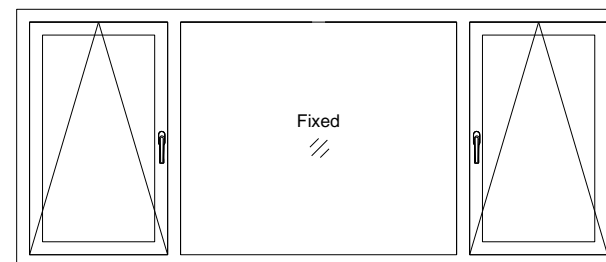

outside inside

NO.1

INSIDE VIEW