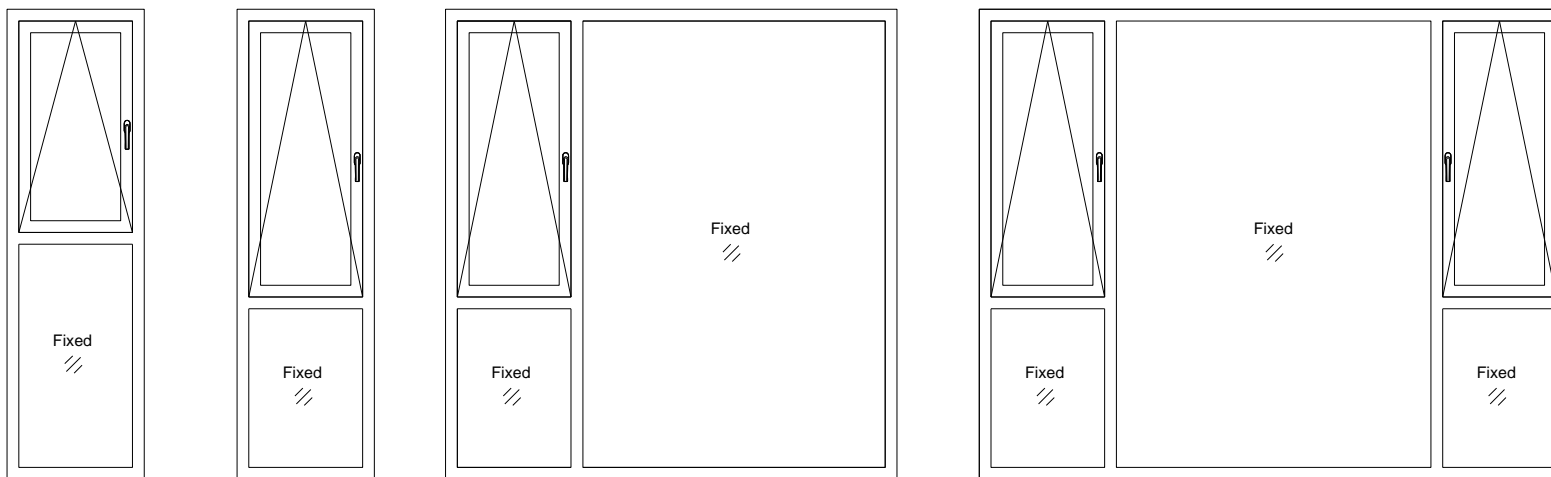

NO.2

INSIDE VIEW