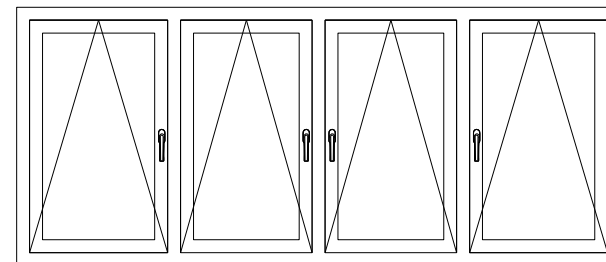

outside inside

NO.1

INSIDE VIEW