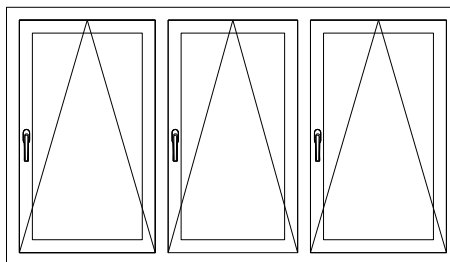

outside inside

NO.1

INSIDE VIEW