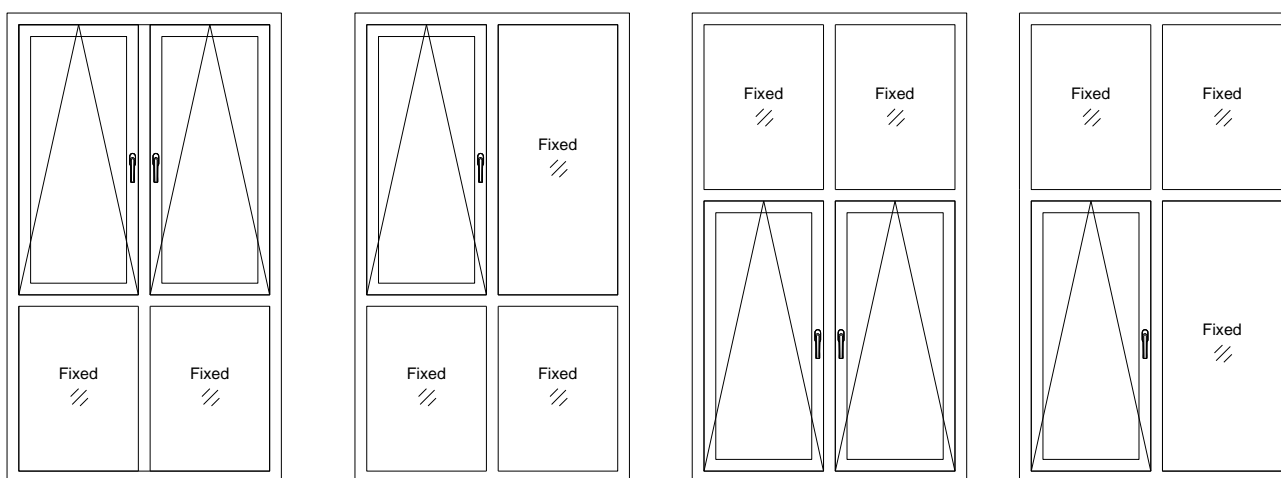

NO.2

INSIDE VIEW