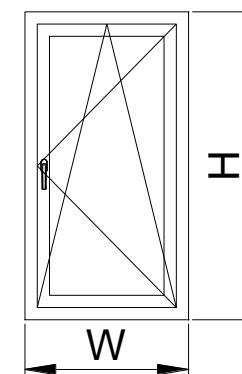

Tel:+0086-591-87147106 Fax: +0086-591-87143620

Technical Literature

VEKA Tilt&ture Window
V1.1

NO.3

$400 \leq W \leq 1300$
 $400 \leq H \leq 2700$

INSIDE VIEW

ROPO Windows & Doors

ADD: Tieling Industrial Zone, Fuzhou City, Fujian Province, China