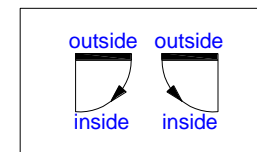

VEKA Tilt&ture Window

V1.1

NO.2

INSIDE VIEW

ROPO Windows & Doors

ADD: Tieling Industrial Zone, Fuzhou City, Fujian Province, China

Web:www.ropowindows.com

E-mail:sales@chinaropo.com