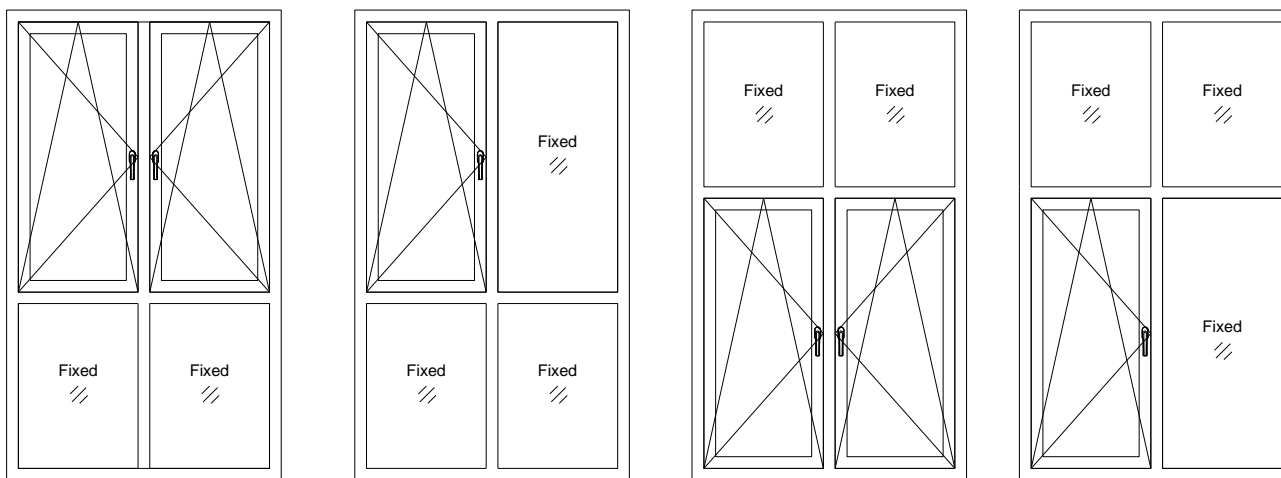

VEKA Tilt&ture Window

V1.1

NO.2

INSIDE VIEW

ROPO Windows & Doors

ADD: Tieling Industrial Zone, Fuzhou City, Fujian Province, China

Web:www.ropowindows.com

E-mail:sales@chinaropo.com