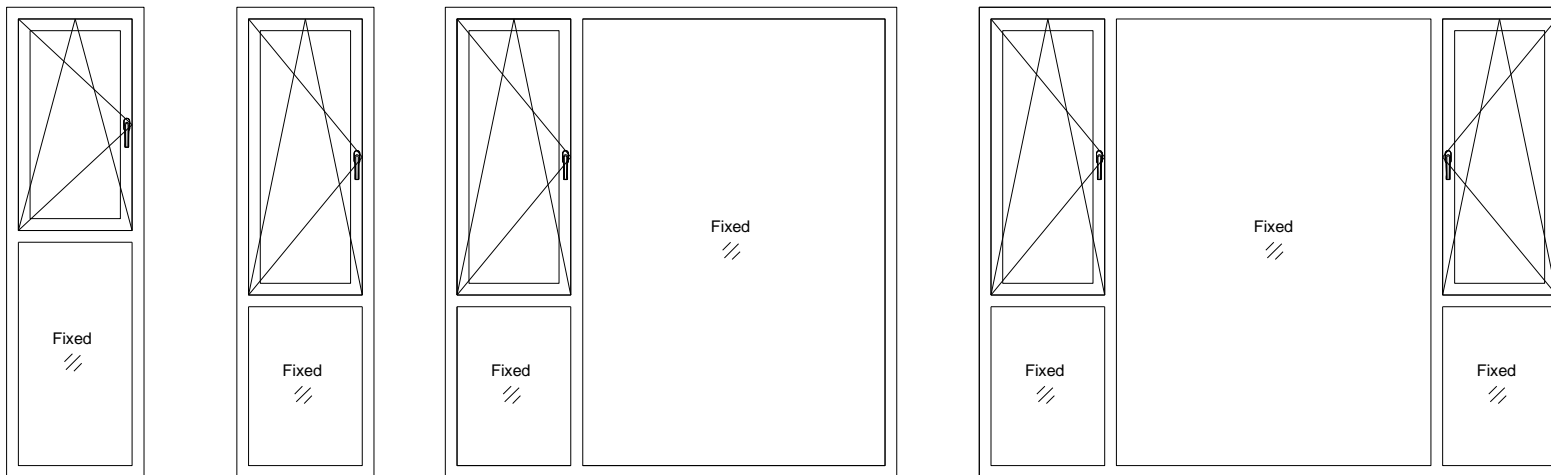

VEKA Tilt&ture Window

V1.1

NO.2

INSIDE VIEW

ROPO Windows & Doors

ADD: Tieling Industrial Zone, Fuzhou City, Fujian Province, China

Web:www.ropowindows.com

E-mail:sales@chinaropo.com