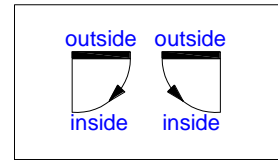

NO.3

$400 \leq W \leq 1300$
 $400 \leq H \leq 2700$