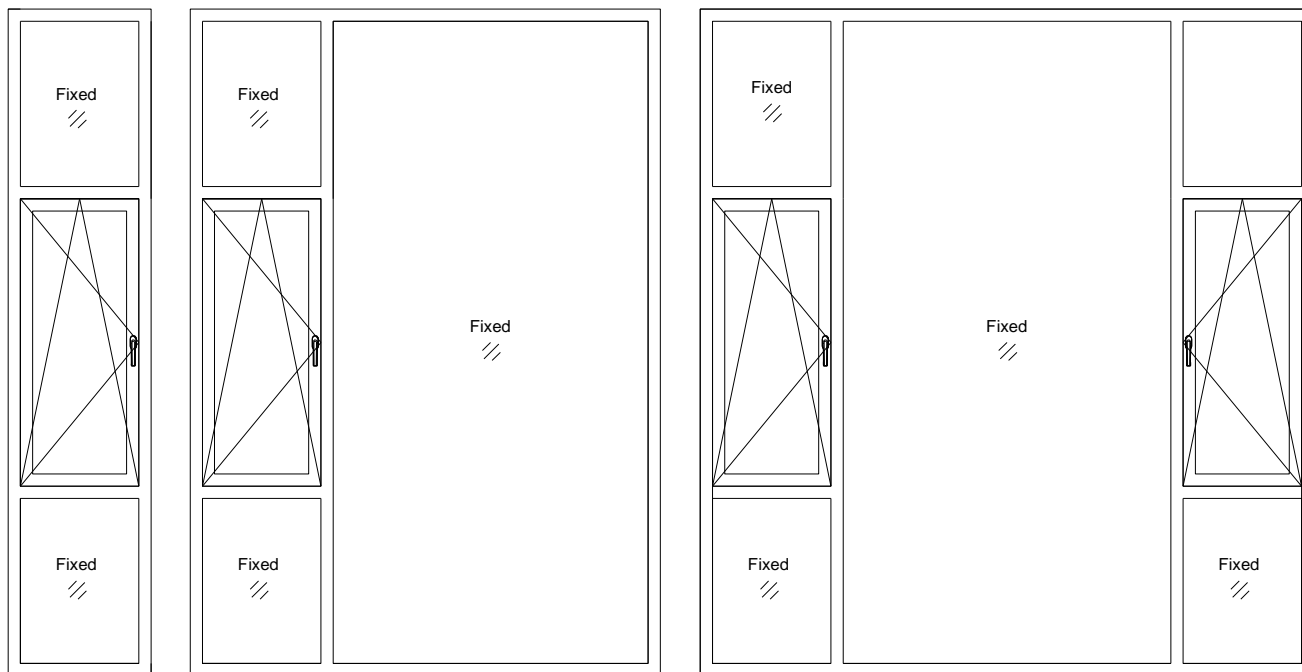

VEKA Tilt&ture Window

V1.1

NO.2

INSIDE VIEW

ROPO Windows & Doors

ADD: Tieling Industrial Zone, Fuzhou City, Fujian Province, China

Web:www.ropowindows.com

E-mail:sales@chinaropo.com

Tel:+0086-591-87147106 Fax: +0086-591-87143620

Technical Literature

VEKA Tilt&ture Window
V1.1

NO.3

$400 \leq W \leq 1300$
 $400 \leq H \leq 2700$

INSIDE VIEW

ROPO Windows & Doors

ADD: Tieling Industrial Zone, Fuzhou City, Fujian Province, China