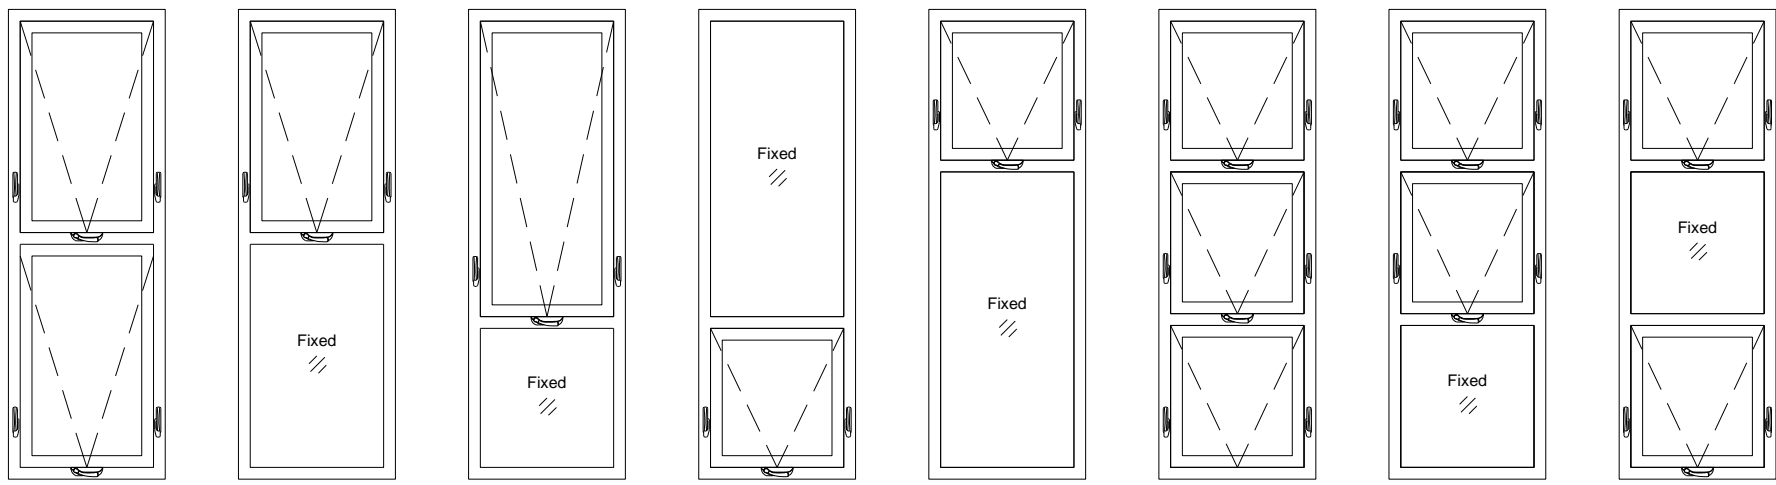

INSIDE VIEW