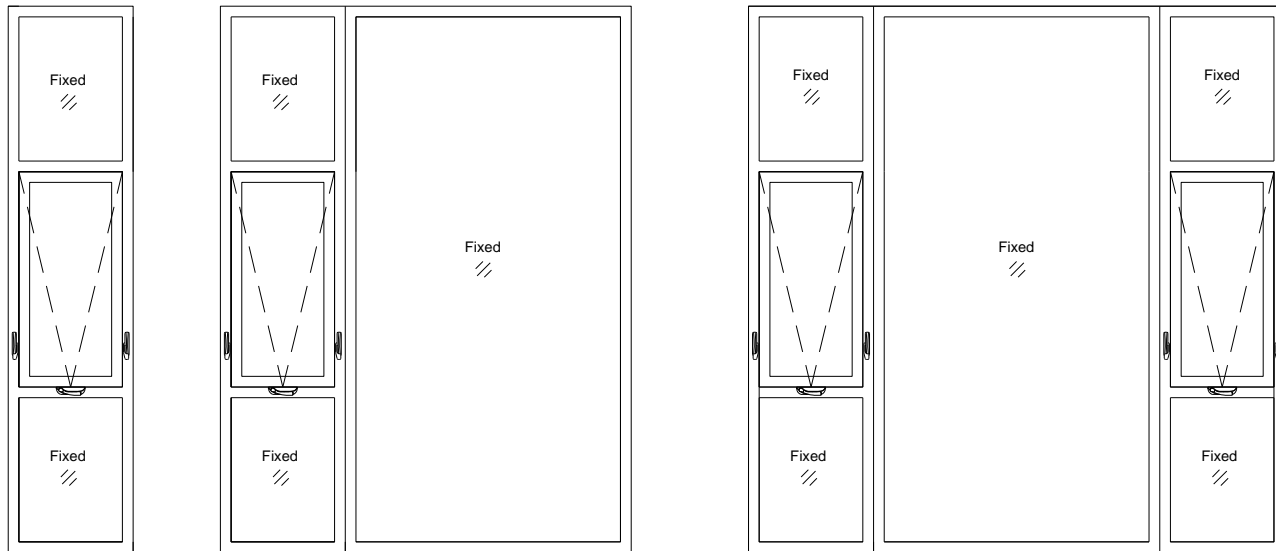

Technical Literature

VEKA Chain Winder

Awning Window V1.1

INSIDE VIEW

ROPO Windows & Doors

ADD: Tieling Industrial Zone, Fuzhou City, Fujian Province, China
 Web: www.ropowindows.com
 E-mail: sales@chinaropo.com
 Tel: +0086-591-87147106 Fax: +0086-591-87143620

Technical Literature

VEKA Chain Winder Awning Window V1.1

NO.3

$400 \leq W \leq 1200$
 $400 \leq H \leq 1800$

INSIDE VIEW

ROPO Windows & Doors

ADD: Tieling Industrial Zone, Fuzhou City, Fujian Province, China