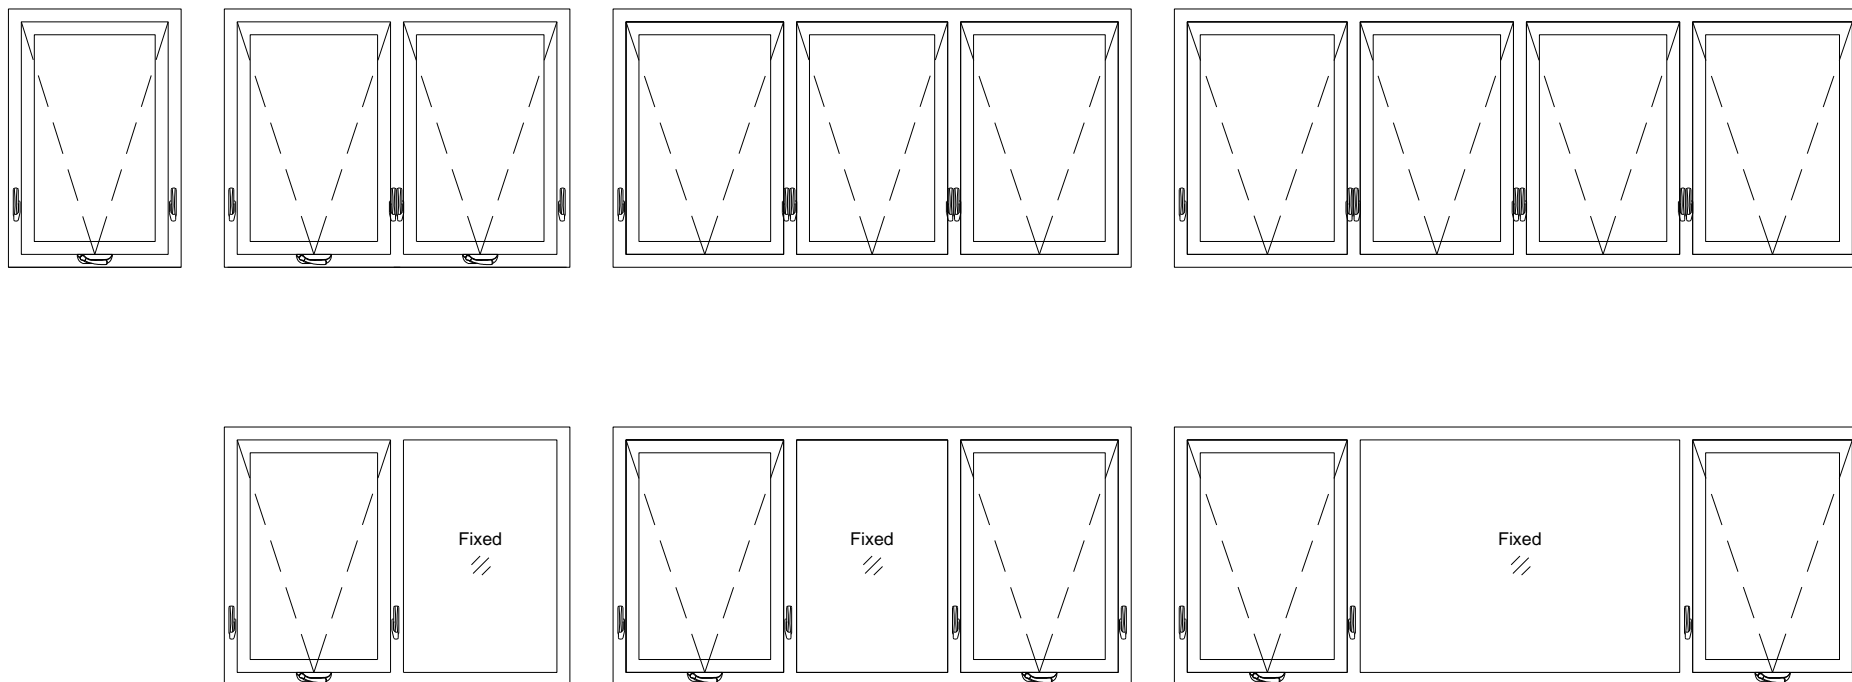

inside outside

NO.1

INSIDE VIEW