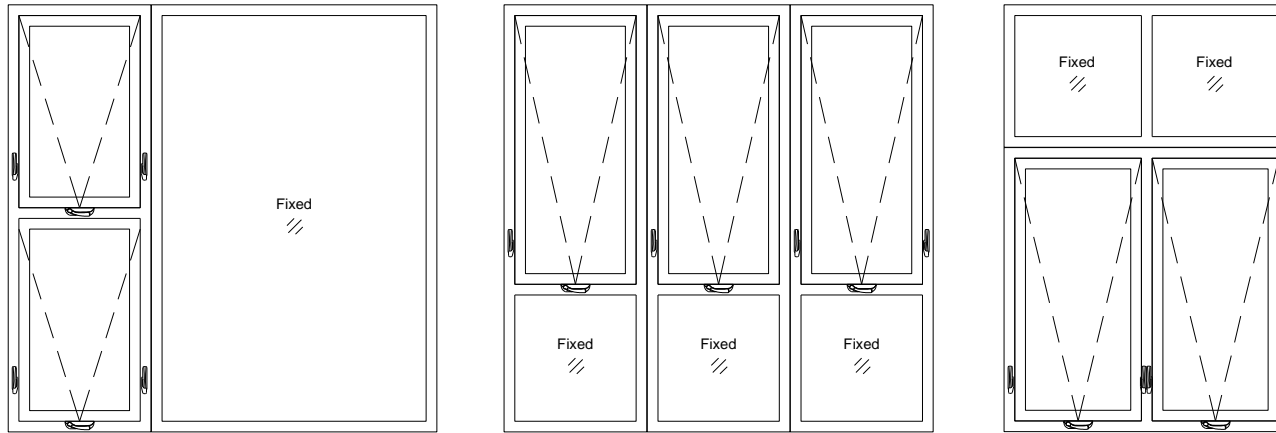

Technical Literature

VEKA Chain Winder

Awning Window V1.1

INSIDE VIEW

ROPO Windows & Doors

ADD: Tieling Industrial Zone, Fuzhou City, Fujian Province, China
 Web: www.ropowindows.com
 E-mail: sales@chinaropo.com
 Tel: +0086-591-87147106 Fax: +0086-591-87143620

Technical Literature

VEKA Chain Winder Awning Window V1.1

NO.3

$400 \leq W \leq 1200$
 $400 \leq H \leq 1800$

INSIDE VIEW

ROPO Windows & Doors

ADD: Tieling Industrial Zone, Fuzhou City, Fujian Province, China