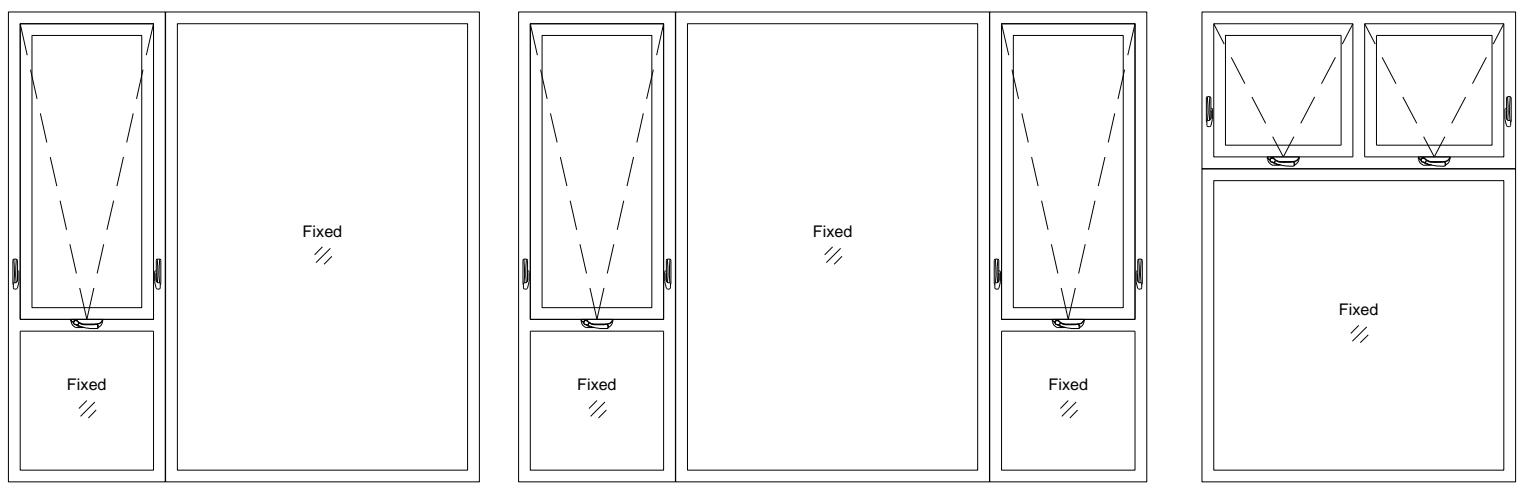

INSIDE VIEW