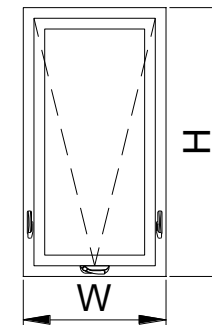

NO.3

$400 \leq W \leq 1200$
 $400 \leq H \leq 1800$