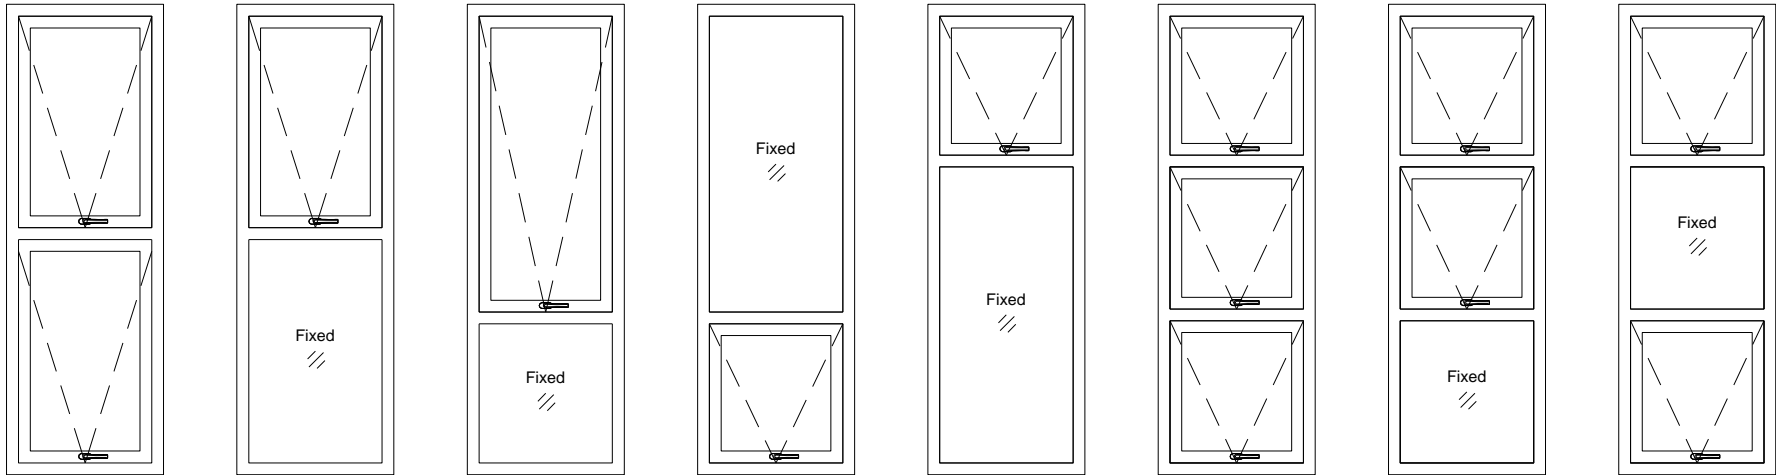

VEKA Awning Window

V1.1

NO.2

INSIDE VIEW

ROPO Windows & Doors

ADD: Tieling Industrial Zone, Fuzhou City, Fujian Province, China

Web: www.ropowindows.com

E-mail: sales@chinaropo.com