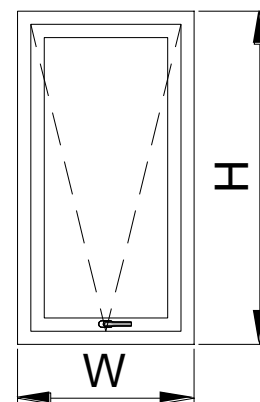

NO.4

$400 \leq W \leq 1200$
 $400 \leq H \leq 2000$

INSIDE VIEW