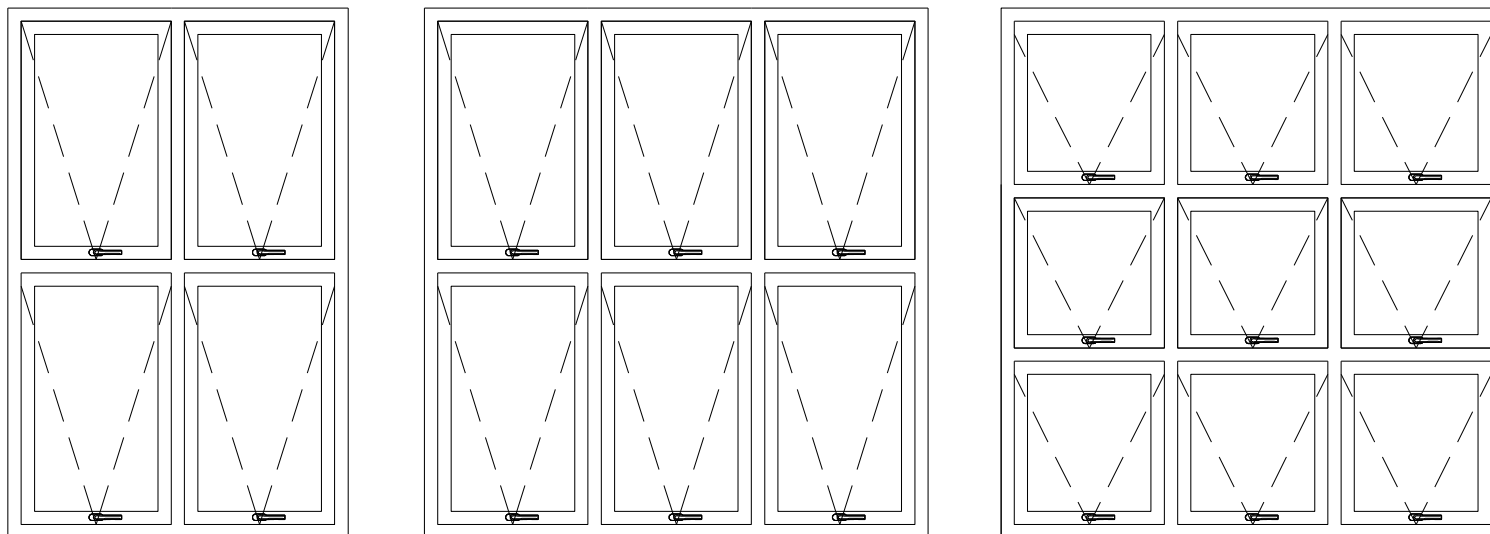

NO.4

$400 \leq W \leq 1200$
 $400 \leq H \leq 2000$

INSIDE VIEW